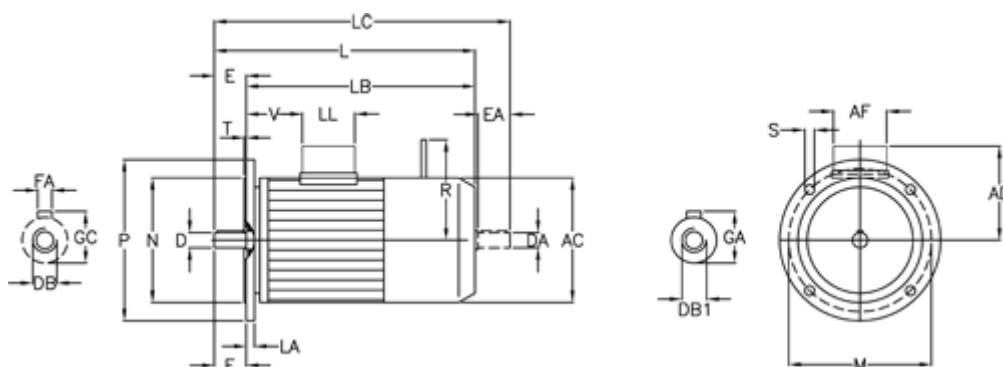

# Data Sheet

Article number: 250254144061751

Description: Bonfiglioli brake motor BE71A-4-FA3.5 0.25KW  
1400 rpm 3x230/400v 50HZ IE2 AC brake IP55 3.5 B5R stainless steel

## Measures

A/F = 74	EA = 14	LC = 342	V = 68
AC = 138	F = 5	LL = 80	
AD = 108	FA = 5	M = 130	
D = 14	GA = 16.0	N = 110	
DA = M5	GC = 16.0	P = 160	
DB = M5	L = 310	R = 124	
DB1 = M5	LA = 10.0	S = 9.5	
E = 30	LB = 280	T = 3.5	